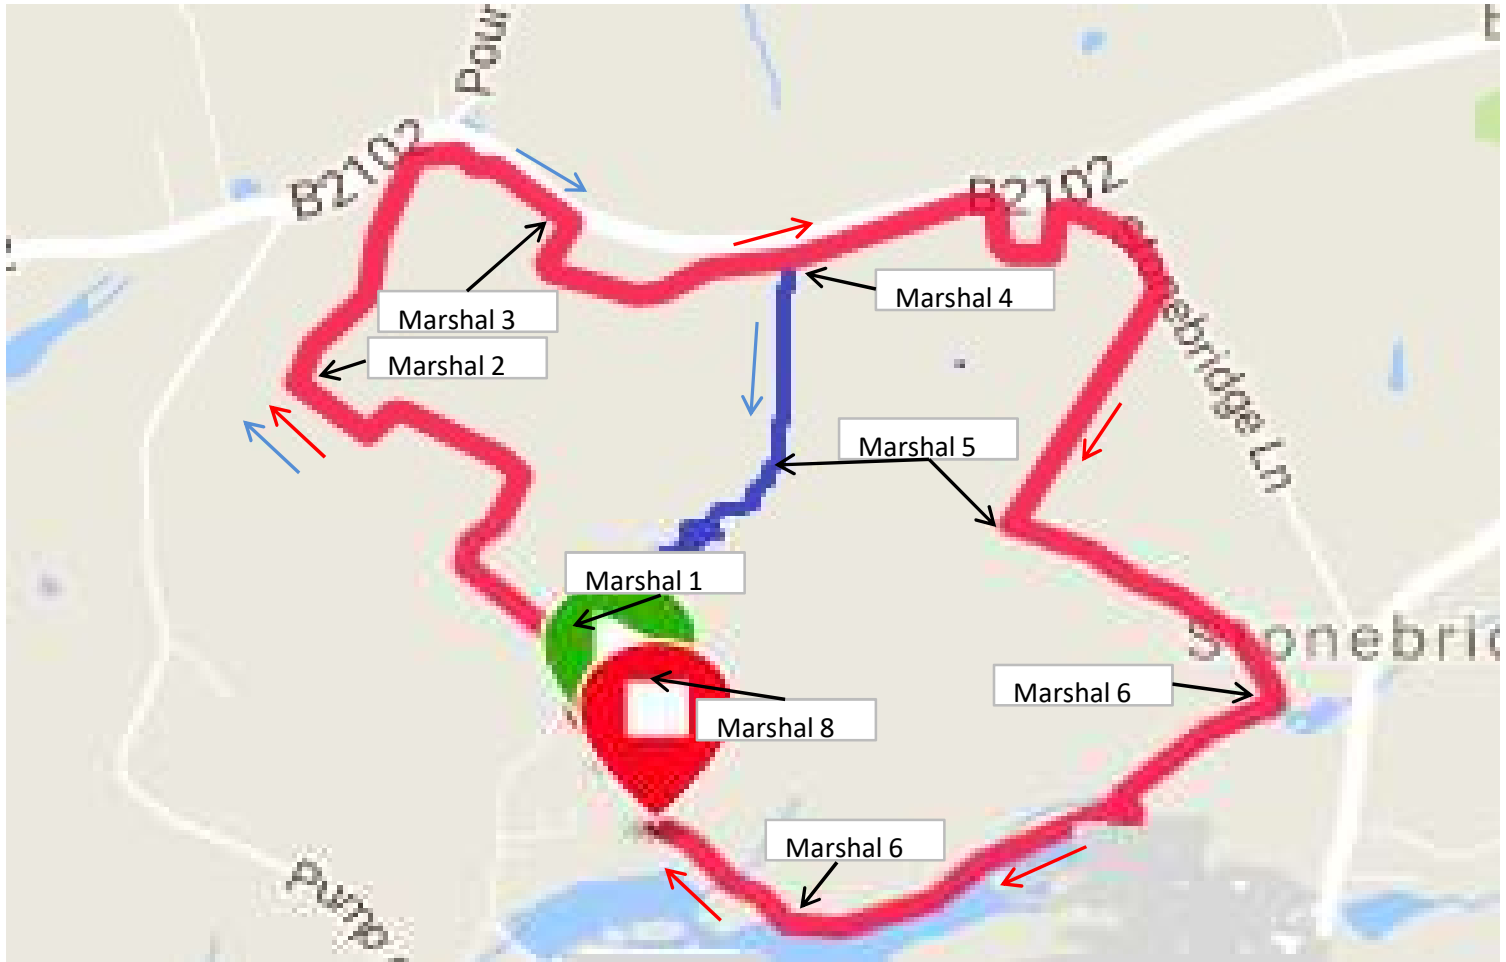

NEWPLACE COURSE MAP

- U11/U13 One 1.25 mile lap: the start is by the Green arrow. Follow the red route but then turn right down the blue route marked by blue arrows
- U15/U17 2 laps of the above course
- Senior 2 laps of 2.5 mile of the red route marked by red arrows